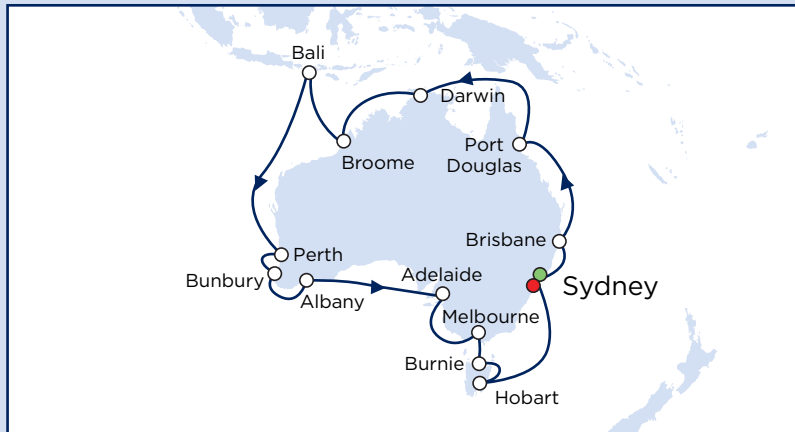

Diamond Princess - South East Asia Explorer

Key: ● Depart from ○ Visiting
● Disembark at

Singapore to Beijing
including the Great Wall of China

Departures: November, March & April

22 nt package

Visiting:

- Singapore • Koh Samui (Thailand)
- Bangkok • Ho Chi Minh City (Phu My) (Vietnam) • Na Trang (Vietnam)
- Hong Kong • Shanghai • Nagasaki • Busan (South Korea) • Beijing

PRICES FROM €2899

Dawn Princess - Circle Australia

Key: ● Depart from ○ Visiting
● Disembark at

Sydney Round Trip

Departures: March & November

30 nt package

Visiting:

- Sydney • Brisbane • Port Douglas • Darwin
- Broome • Bali • Perth • Bunbury • Albany
- Adelaide • Melbourne • Burnie
- Hobart (Tasmania) • Sydney

Sea Princess - Alaska Inside Passage

Key: ● Depart from ○ Visiting
● Disembark at

San Francisco Round Trip

Departures: May to September

13 nt package

Visiting:

- San Francisco • Victoria (Alaska)
- Juneau (Alaska) • Skagway (Alaska)
- Ketchikan (Alaska)
- Inside Passage (Alaska) • San Francisco

PRICES FROM €2439

Ruby/Emerald/Star Princess Eastern Caribbean

Key: ● Depart from ○ Visiting
● Disembark at

Fort Lauderdale Round Trip

Departures: Year round

10 nt package

Visiting:

- Fort Lauderdale • Princess Cays (Bahamas)
- St Maarten • St Thomas • Grand Turk
- Fort Lauderdale