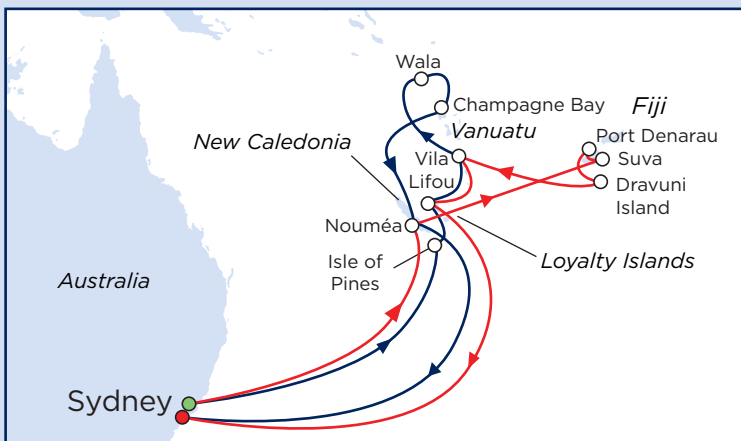

Sea Princess - Alaska Inside Passage

Key: ● Depart from ○ Visiting
● Disembark at

San Francisco Round Trip

Departures: May to September

13 nt package

Visiting:

- San Francisco • Victoria (Alaska)
- Juneau (Alaska) • Skagway (Alaska)
- Ketchikan (Alaska)
- Inside Passage (Alaska) • San Francisco

PRICES FROM €2439

Ruby/Emerald/Star Princess Eastern Caribbean

Key: ● Depart from ○ Visiting
● Disembark at

Fort Lauderdale Round Trip

Departures: Year round

10 nt package

Visiting:

- Fort Lauderdale • Princess Cays (Bahamas)
- St Maarten • St Thomas • Grand Turk
- Fort Lauderdale

PRICES FROM €1989

Dawn Princess - Fiji / New Caledonia & Vanuatu

Key: ● Depart from ○ Visiting
● Disembark at

Departures: May/October

15 nt package

— Week 1, Western - Fijian Jewels

- Sydney • Noumea (New Caledonia) • Suva (Fiji) • Port Denarau (Fiji) • Dravuni (Fiji)
- Vila (Vanuatu) • Lifou (Loyalty Islands)
- Sydney

— Week 2, Eastern - New Caledonia/Vanuatu

- Sydney • Isle of Pines (New Caledonia)
- Lifou (Loyalty Islands) • Vila (Vanuatu)
- Wala (Vanuatu) • Champagne Bay (Vanuatu) • Noumea (New Caledonia)
- Vila (Vanuatu) • Lifou (Loyalty Islands)
- Sydney