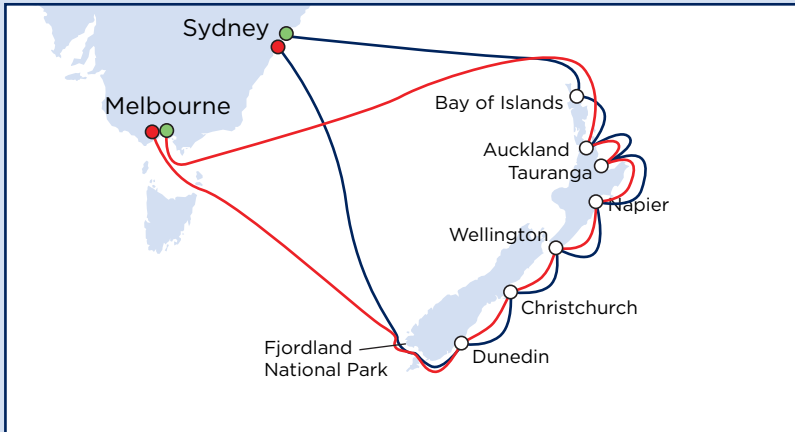

Dawn or Sun Princess - New Zealand

Key: ● Depart from ○ Visiting — Dawn Princess — Sun Princess
● Disembark at

Round Trip from either Melbourne or Sydney

Departures: January, February, October, November & December

14 nt package

Visiting:

- Sydney/Melbourne • Bay of Islands (New Zealand) • Auckland • Tauranga • Napier • Wellington • Christchurch • Dunedin • Fjordland National Park • Sydney/Melbourne

PRICES FROM €2799